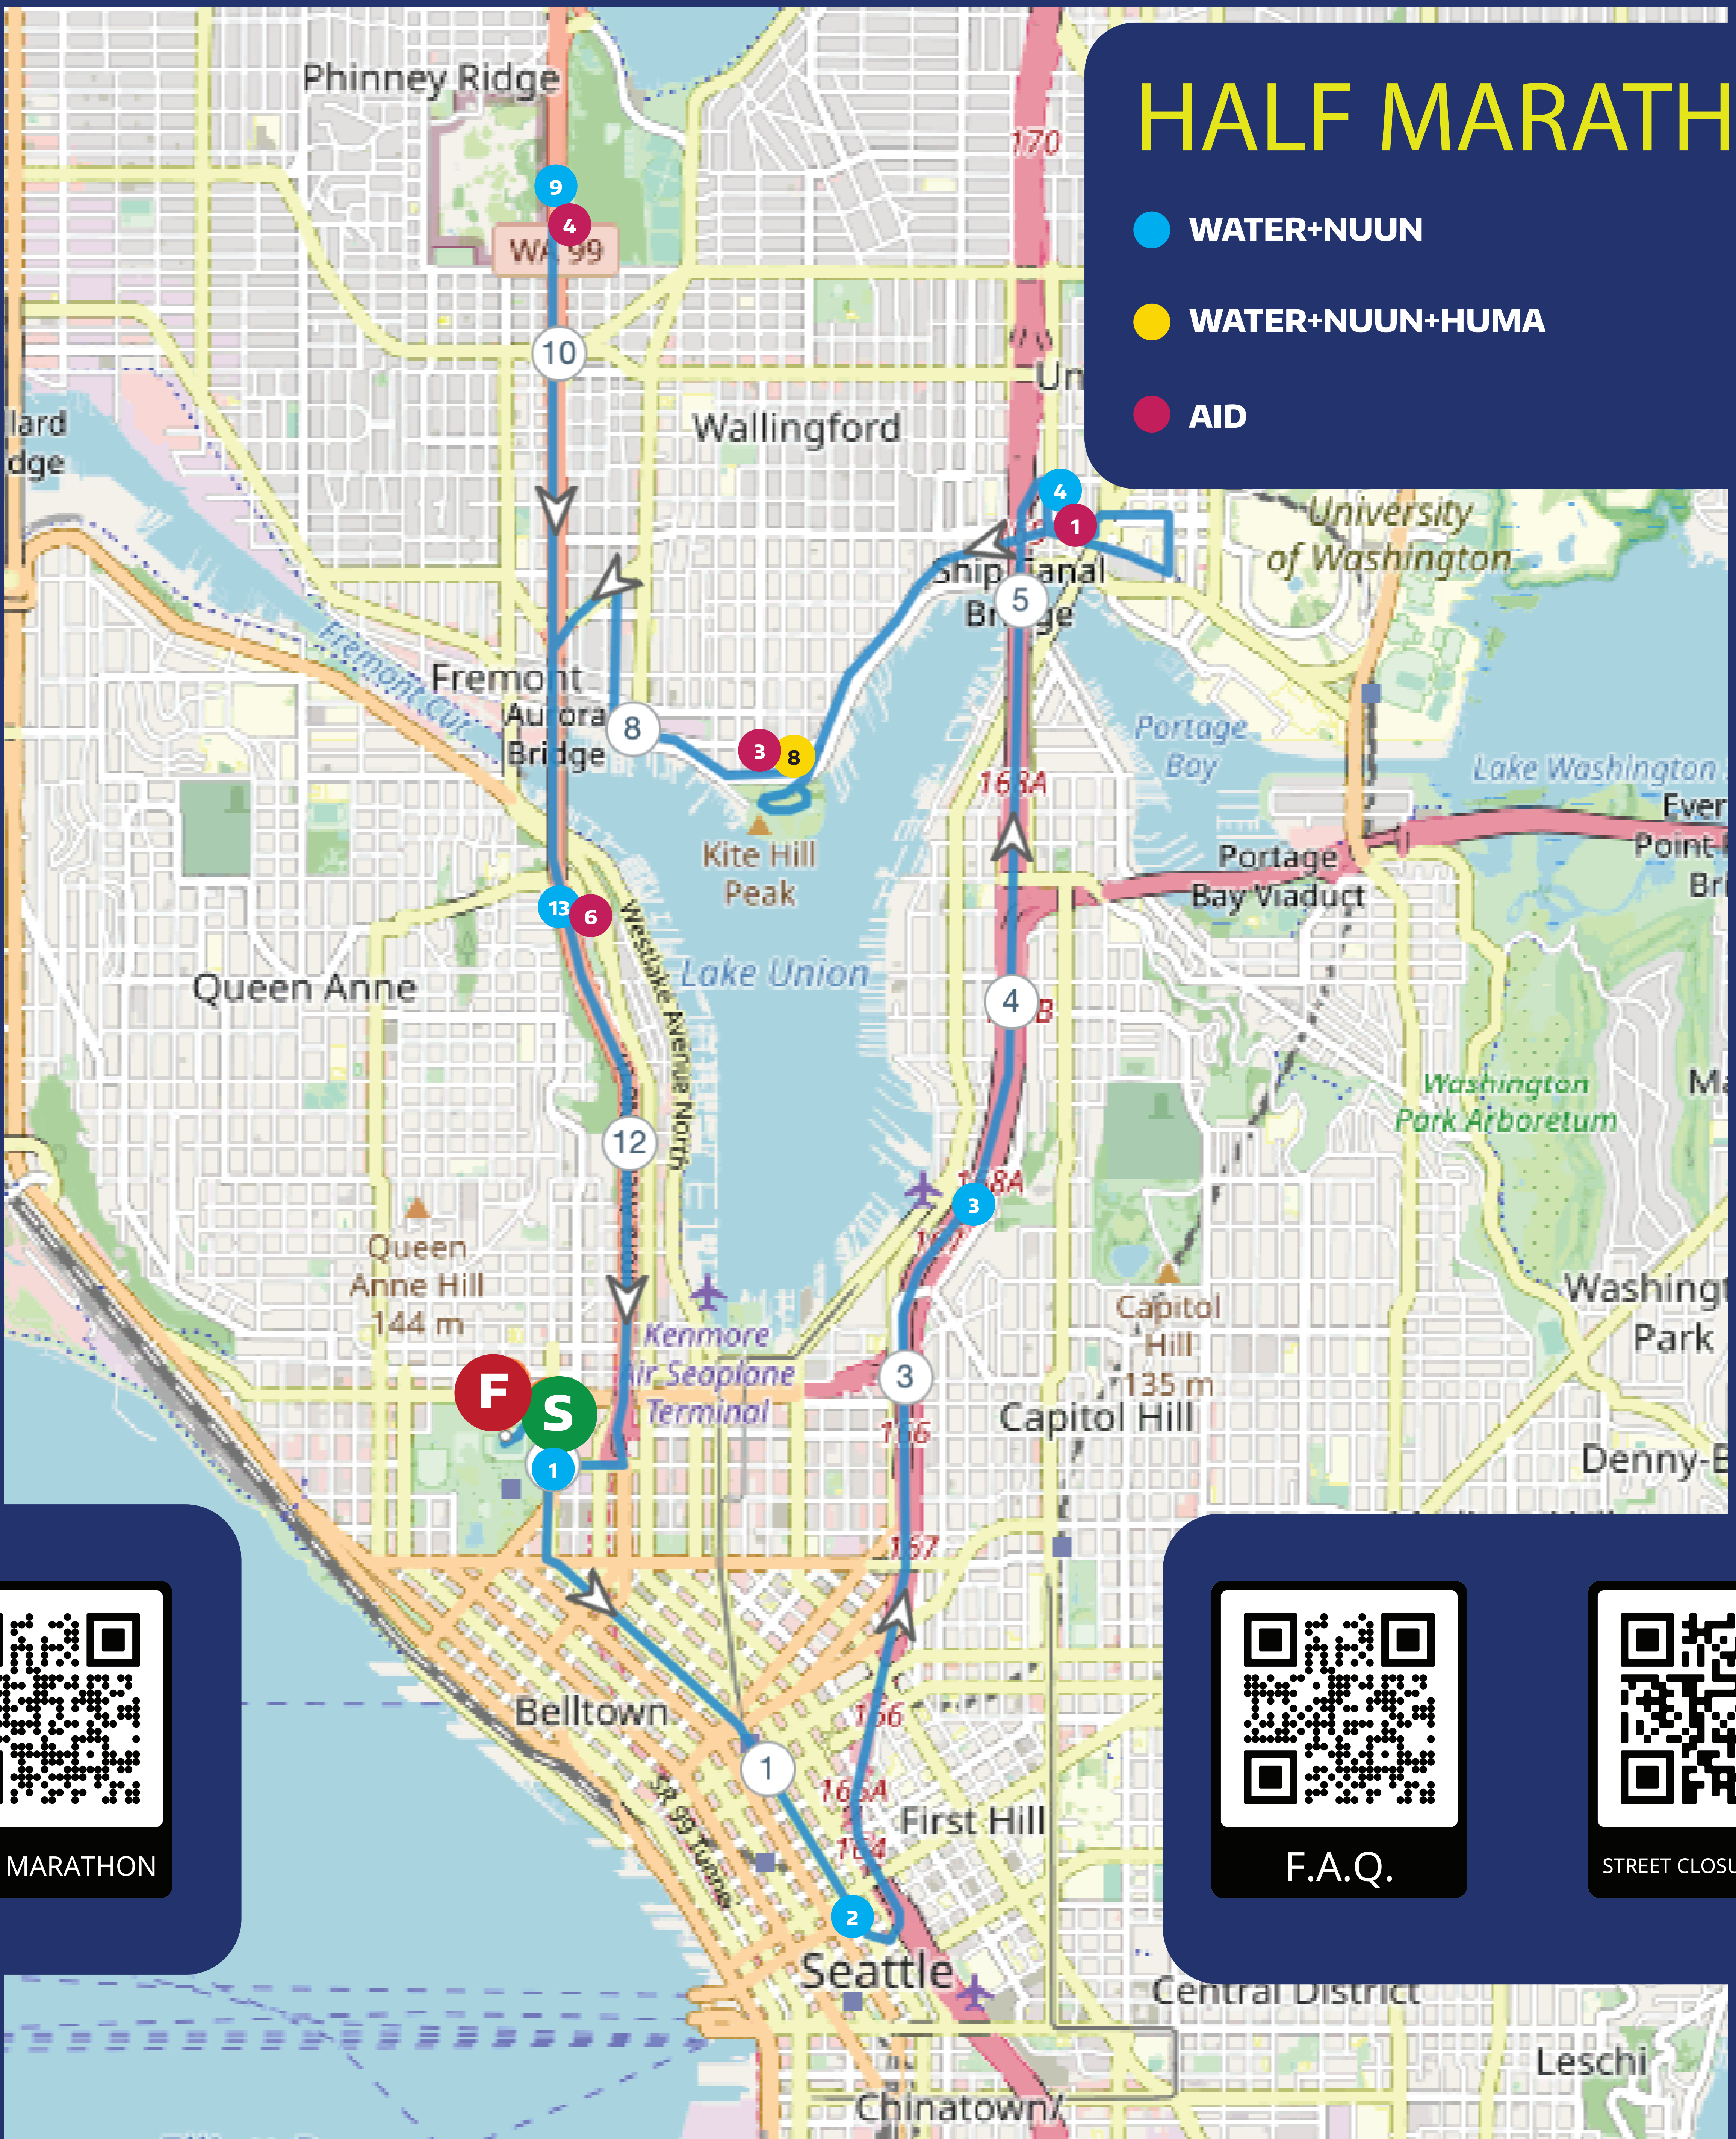

UW Medicine

SEATTLE MARATHON

AND HALF MARATHON

HALF MARATHON

- WATER+NUUN
- WATER+NUUN+HUMA
- AID